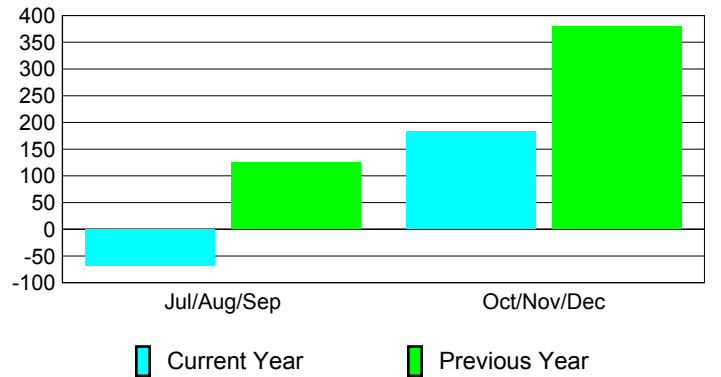

Comparison of Membership Gain/Loss

Current Year Compared to the Previous Year