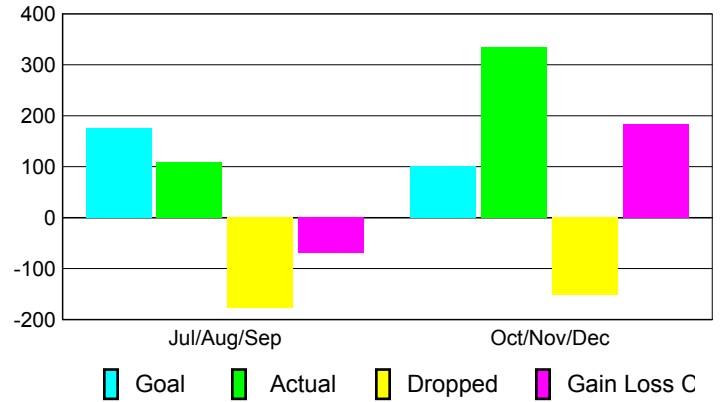

Membership Results 2010-2011

Goal, New, Dropped, Gain/Loss