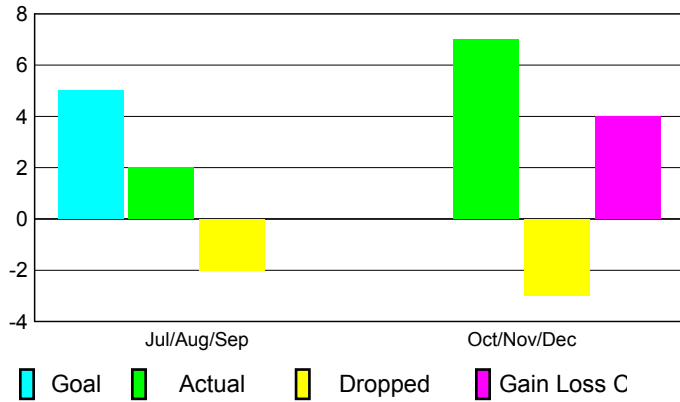

2010-2011 GMT Reports for District (or Undistricted) **District 323 G1**

GMT: KAMLESH JAIN

Location: INDIA

GMT CA: 6

CLUBS

Club Results
2010-2011

Clubs
2009-2010

Month	New Club	Actual New	Actual Dropped	Gain/Loss of	Gain/Loss of
	Goal	Clubs	Clubs	Clubs	Clubs
Jul/Aug/Sep	5	2	-2	0	7
Oct/Nov/Dec	0	7	-3	4	1
Totals	5	9	-5	4	8

Club Results 2010-2011

Goal, New, Dropped, Gain/Loss

Comparison of Club Gain/Loss

Current Year Compared to the Previous Year

YTD Status Quo Clubs 2010-2011

Status Quo Clubs Compared to Status Quo Members

MEMBERSHIP