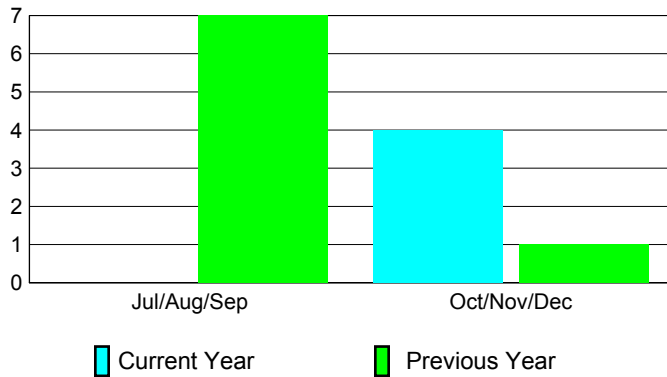

2010-2011 GMT Reports for District (or Undistricted) **District 323 G1**

GMT: KAMLESH JAIN

Location: INDIA

GMT CA: 6

CLUBS

Club Results
2010-2011

Clubs
2009-2010

Month	New Club	Actual New	Actual Dropped	Gain/Loss of	Gain/Loss of
	Goal	Clubs	Clubs	Clubs	Clubs
Jul/Aug/Sep	5	2	-2	0	7
Oct/Nov/Dec	0	7	-3	4	1
Totals	5	9	-5	4	8

Club Results 2010-2011

Goal, New, Dropped, Gain/Loss

Comparison of Club Gain/Loss

Current Year Compared to the Previous Year

YTD Status Quo Clubs 2010-2011

Status Quo Clubs Compared to Status Quo Members

MEMBERSHIP